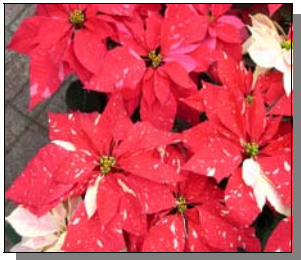

Available in 6.5" and 8" Pots

Jingle Bells

Ice Punch

This is a striking poinsettia with rosy red bracts brushed with icy white highlights and framed by dark green leaves.

*Available in 4.5", 6.5", 8" and 12" Pots
as well as 12" Hanging Baskets*

Jingle Bells 3

Jingle Bells 3 offers random pink flecks over dark red. Great contrast of colors within the bract.

Available in 4.5", 6.5" and 8" Pots

Shimmer Surprise

Large, showy bracts with eye catching red and white flecked pattern. Every one is unique - like snow flakes.