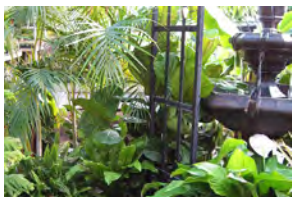

HOURS: Mon-Fri: 8:00a-5:30p
Saturday: 8:00a-5:00p
Sunday: CLOSED

We are OPEN YEAR-ROUND except for between Christmas & New Year.

ADDRESS: Milmont Garden Center
48 Milmont Drive
Waynesboro, VA 22980
(Approx. 4 miles South of Interstate 64 on SR 340)

PHONE: (540) 943-8408

E-MAIL: milmont@milmont.com

Visit Us Online!

www.milmont.com

Watch for our delivery truck on the road as we are out supplying other garden centers and florists!